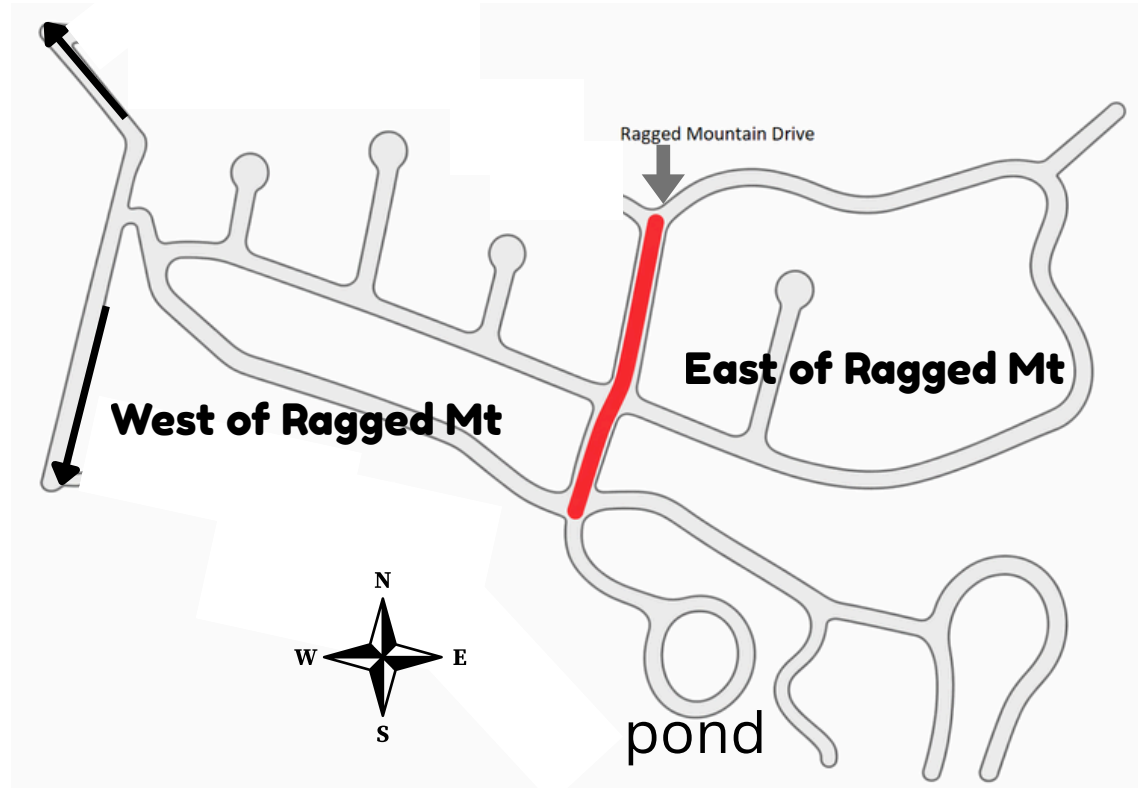

EVEN DAYS

**EAST of
RAGGED MT**
WATERS ON
EVEN-NUMBERED DAYS

31ST DAY

ANYONE CAN WATER
USE THE NORMAL TIME
WINDOW FOR THAT
DAY OF THE WEEK

**PLEASE WATER
RESPONSIBLY**

THANK YOU FOR HELPING
KEEP OUR COMMUNITY
BEAUTIFUL!